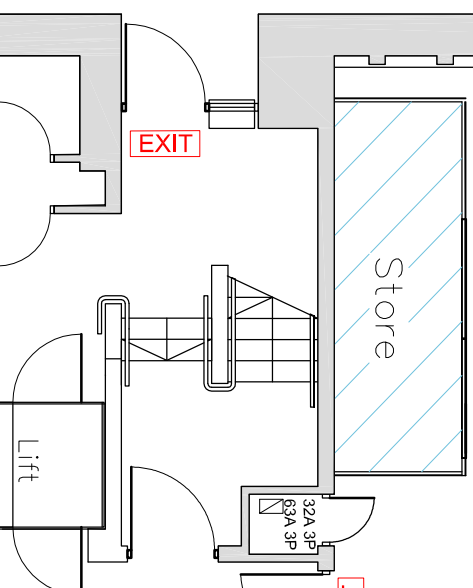

WC

Store

EXIT

Creation Studio
13m x 8.5m
110sq m
6m high

Combustion Chamber
25m x 17m
425sq m
11m to grid

Production Office

Production Office

Store

Store

Production Power
2 x 32A
3P
1 x 63A
3P

To Upper Link

Load in Doors
3.2m(w) x 4.4m(h)

EXIT

EXIT

EXIT

Store

32A 3P
63A 3P

EXIT

Lift

Not Available

EXIT

Emergency Exit

13A Socket

0m