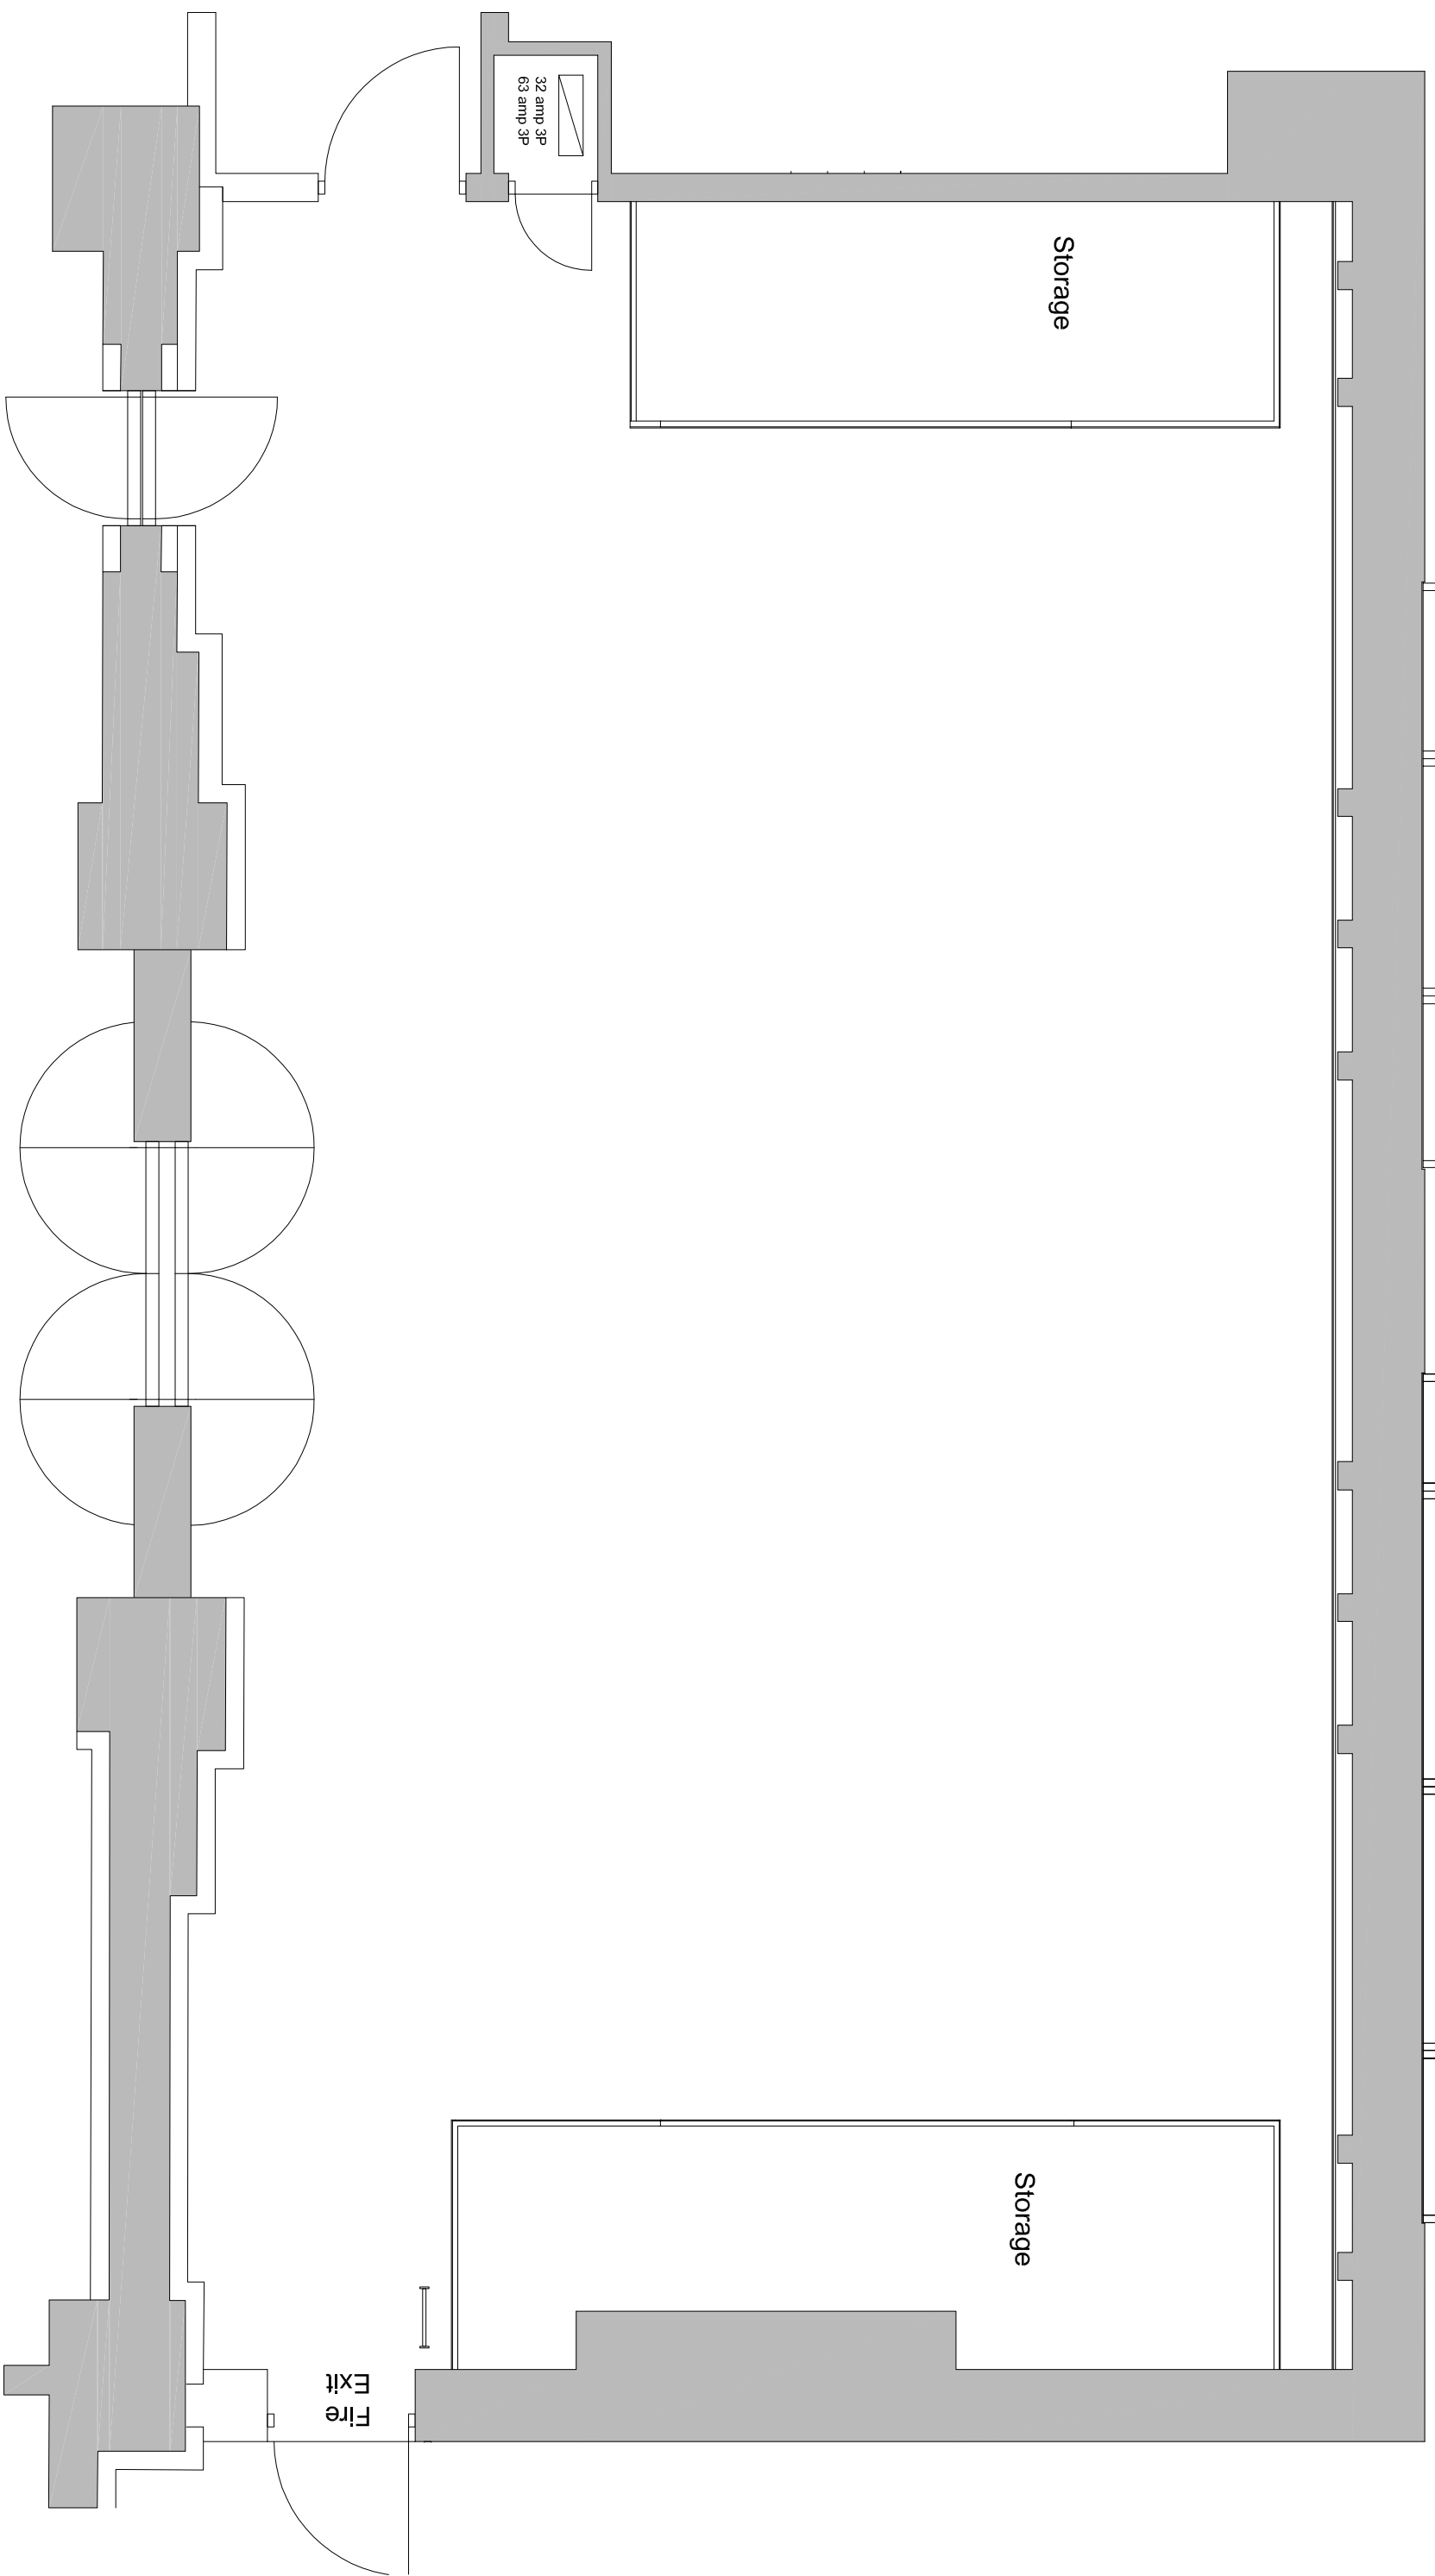

DO NOT SCALE

Key

- Floor Rigging point SWL 500kg
- Ceiling Rigging Point SWL 500kg
- ▲ Wall Rigging Point SWL 500kg

national centre for circus arts	
Coronet Street, London, N1 6HD Tel: 020 7615 4141 www.nationalcircus.org.uk	
project	date
client	JUNE 2016
venue	CREATION STUDIO
drawing title	scale 1:50 on A3
Plan - Studio	
drawn by	drawing no.